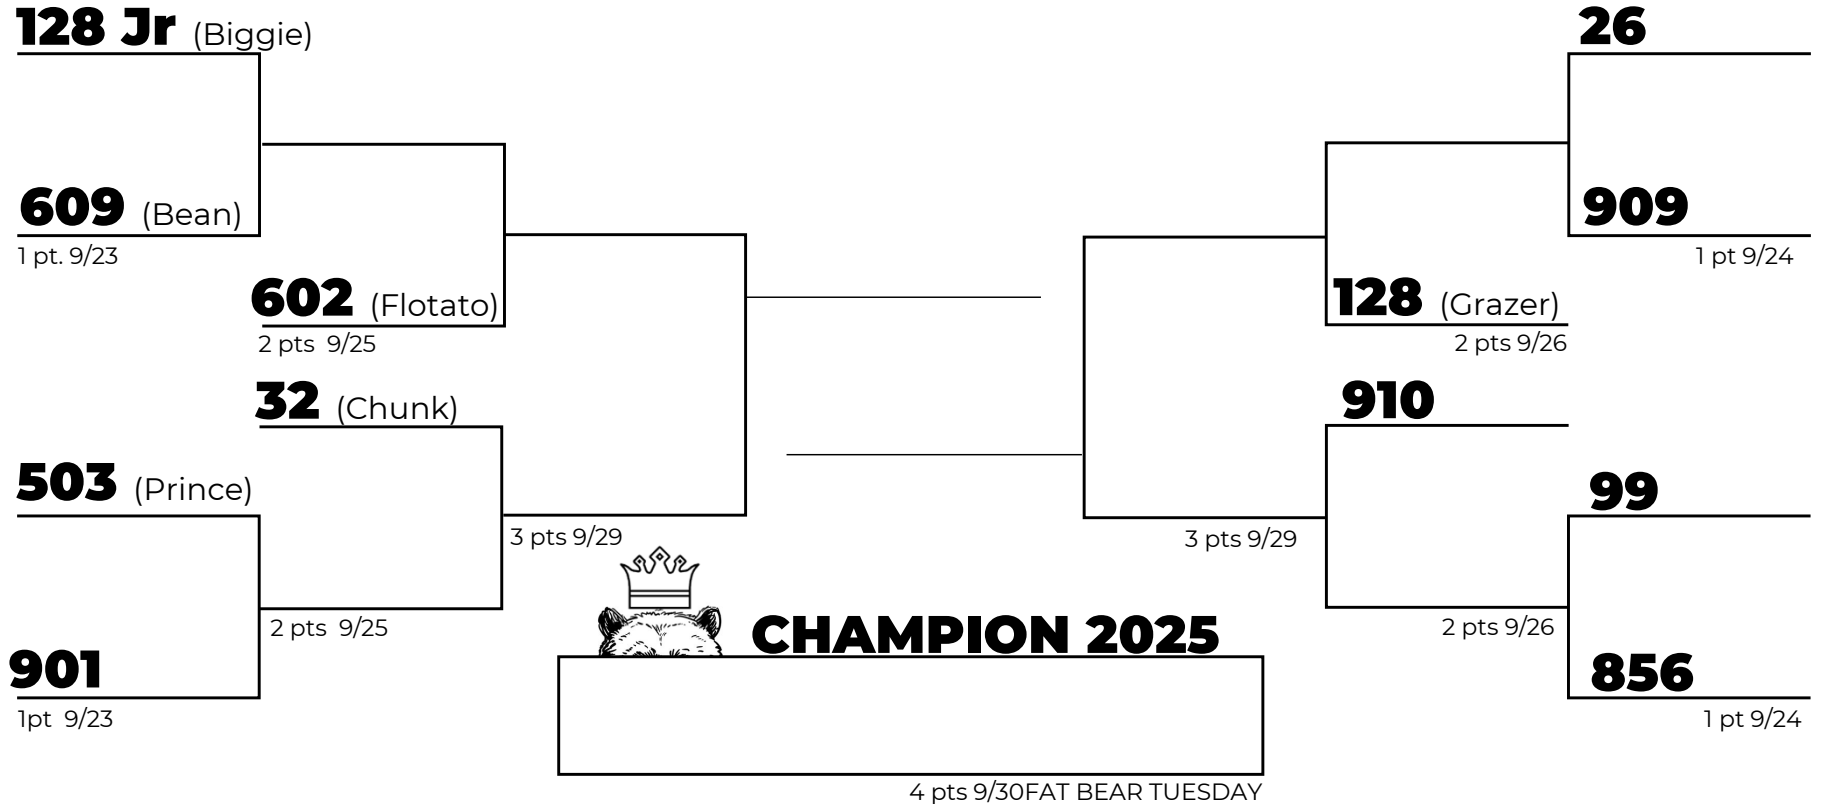

FAT BEAR WEEK 2025

Students vs. Staff choose the Biggest Bruin!

Katmai National Park & Reserve hosts Fat Bear Week each year and invites the public to determine which of their resident bears has most successfully prepared for winter by packing on the pounds! A Bruin is another word for bear, and at KCC, the Bruin is our official mascot, so of COURSE we must let our roars be heard!

To join the fun, fill out the bracket, turn into Student Life (in person or studentlife@kellogg.edu), then check in each day to see which bruins are leading the competition. You can learn more about the bears at www.explore.org/fat-bear-week. You can watch the friendly KCC competition by following Student Life on social media: