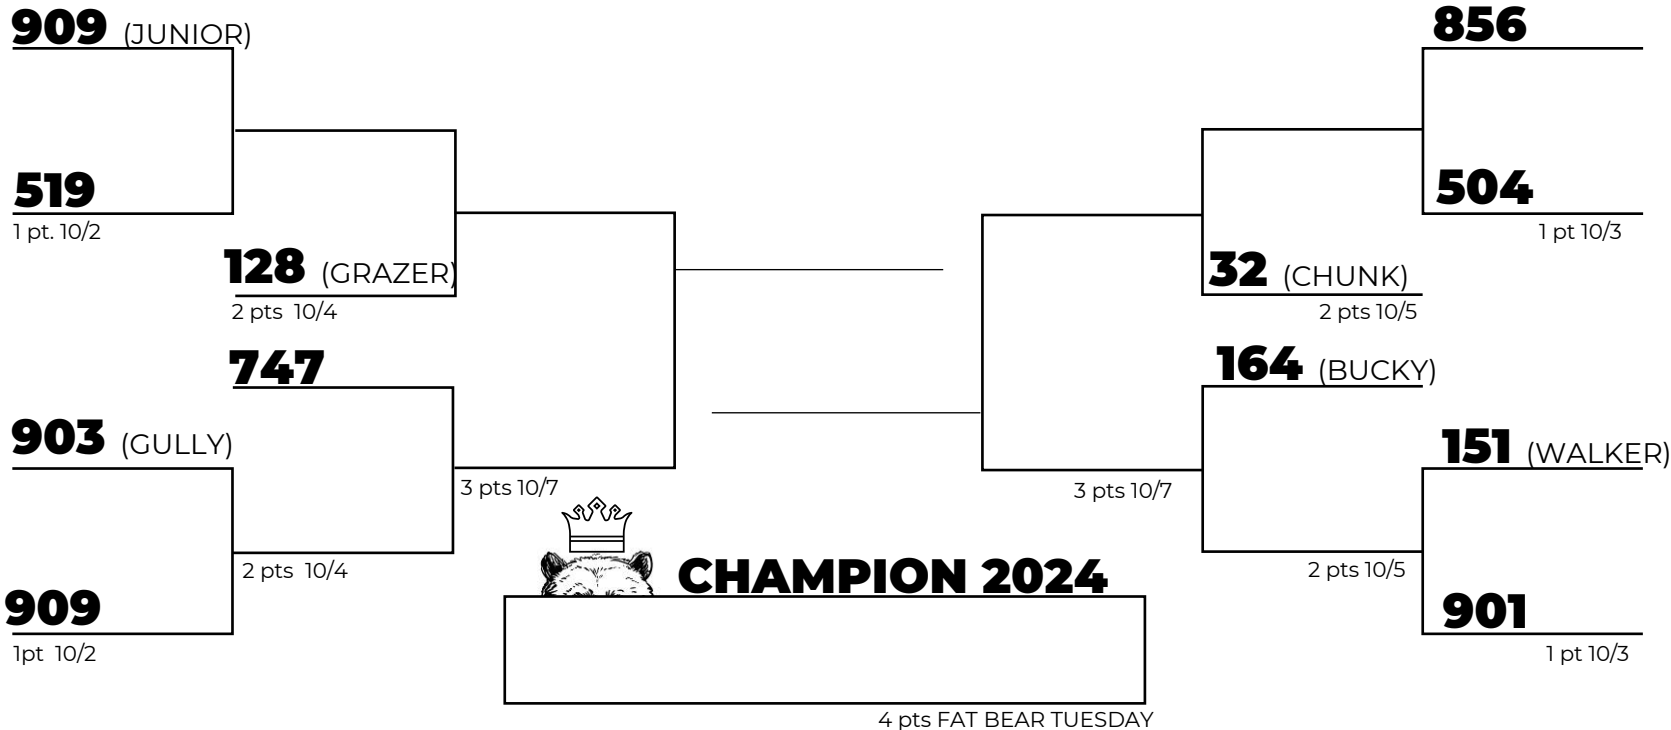

# FAT BEAR WEEK 2024

Students vs. Staff choose the Biggest Bruin!

Katmai National Park & Reserve hosts Fat Bear Week each year and invites the public to determine which of their resident bears has most successfully prepared for winter by packing on the pounds! A Bruin is another word for bear, and at KCC, the Bruin is our official mascot, so of COURSE we must let our roars be heard!

To join the fun, fill out the bracket, turn into Student Life (in person or [studentlife@kellogg.edu](mailto:studentlife@kellogg.edu) before Thursday 8:05AM), then check in each day to see which bruins are leading the competition. You can learn more about the bears at [www.explore.org/fat-bear-week](http://www.explore.org/fat-bear-week). You can watch the friendly KCC competition by following Student Life on social media: