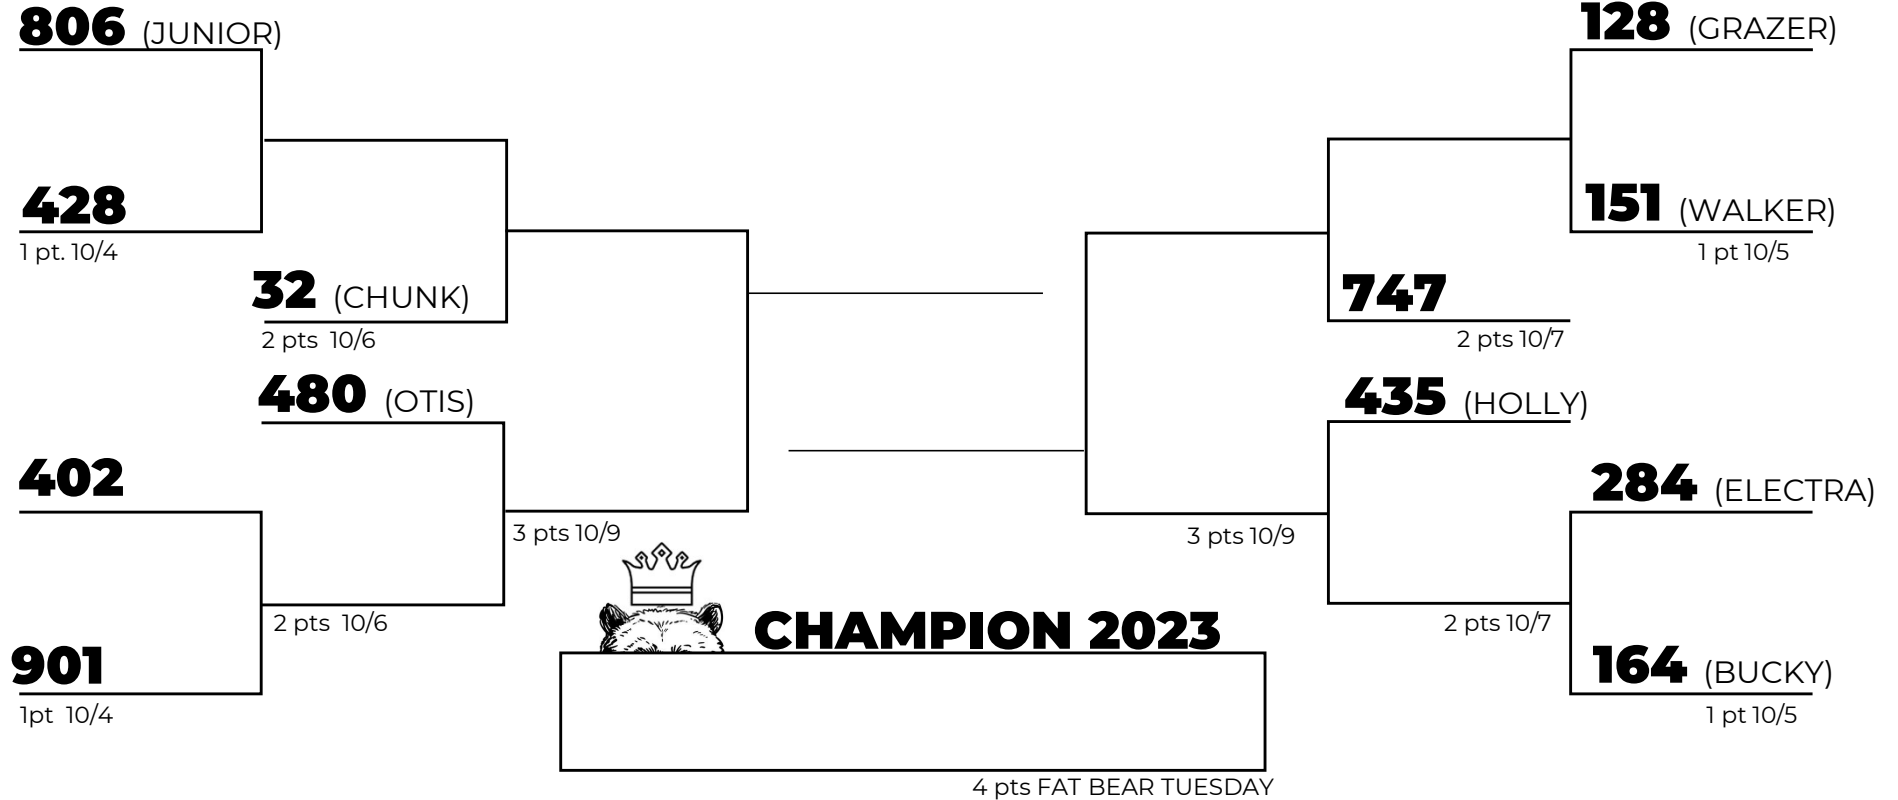

# FAT BEAR WEEK 2023

—Students vs. Staff to choose the Biggest Bruin!—

Katmai National Park & Reserve hosts Fat Bear Week each year and invites the public to determine which of their resident bears has most successfully prepared for winter by packing on the pounds! A Bruin is another word for bear, and at KCC, the Bruin is our official mascot, so of COURSE we must let our roars be heard!

To join the fun, fill out the bracket, turn into Student Life (in person or [studentlife@kellogg.edu](mailto:studentlife@kellogg.edu)), then check in each day to see which bruins are leading the competition. You can learn more about the bears at [www.explore.org/fat-bear-week](http://www.explore.org/fat-bear-week). You can watch the friendly KCC competition by following Student Life on social media: