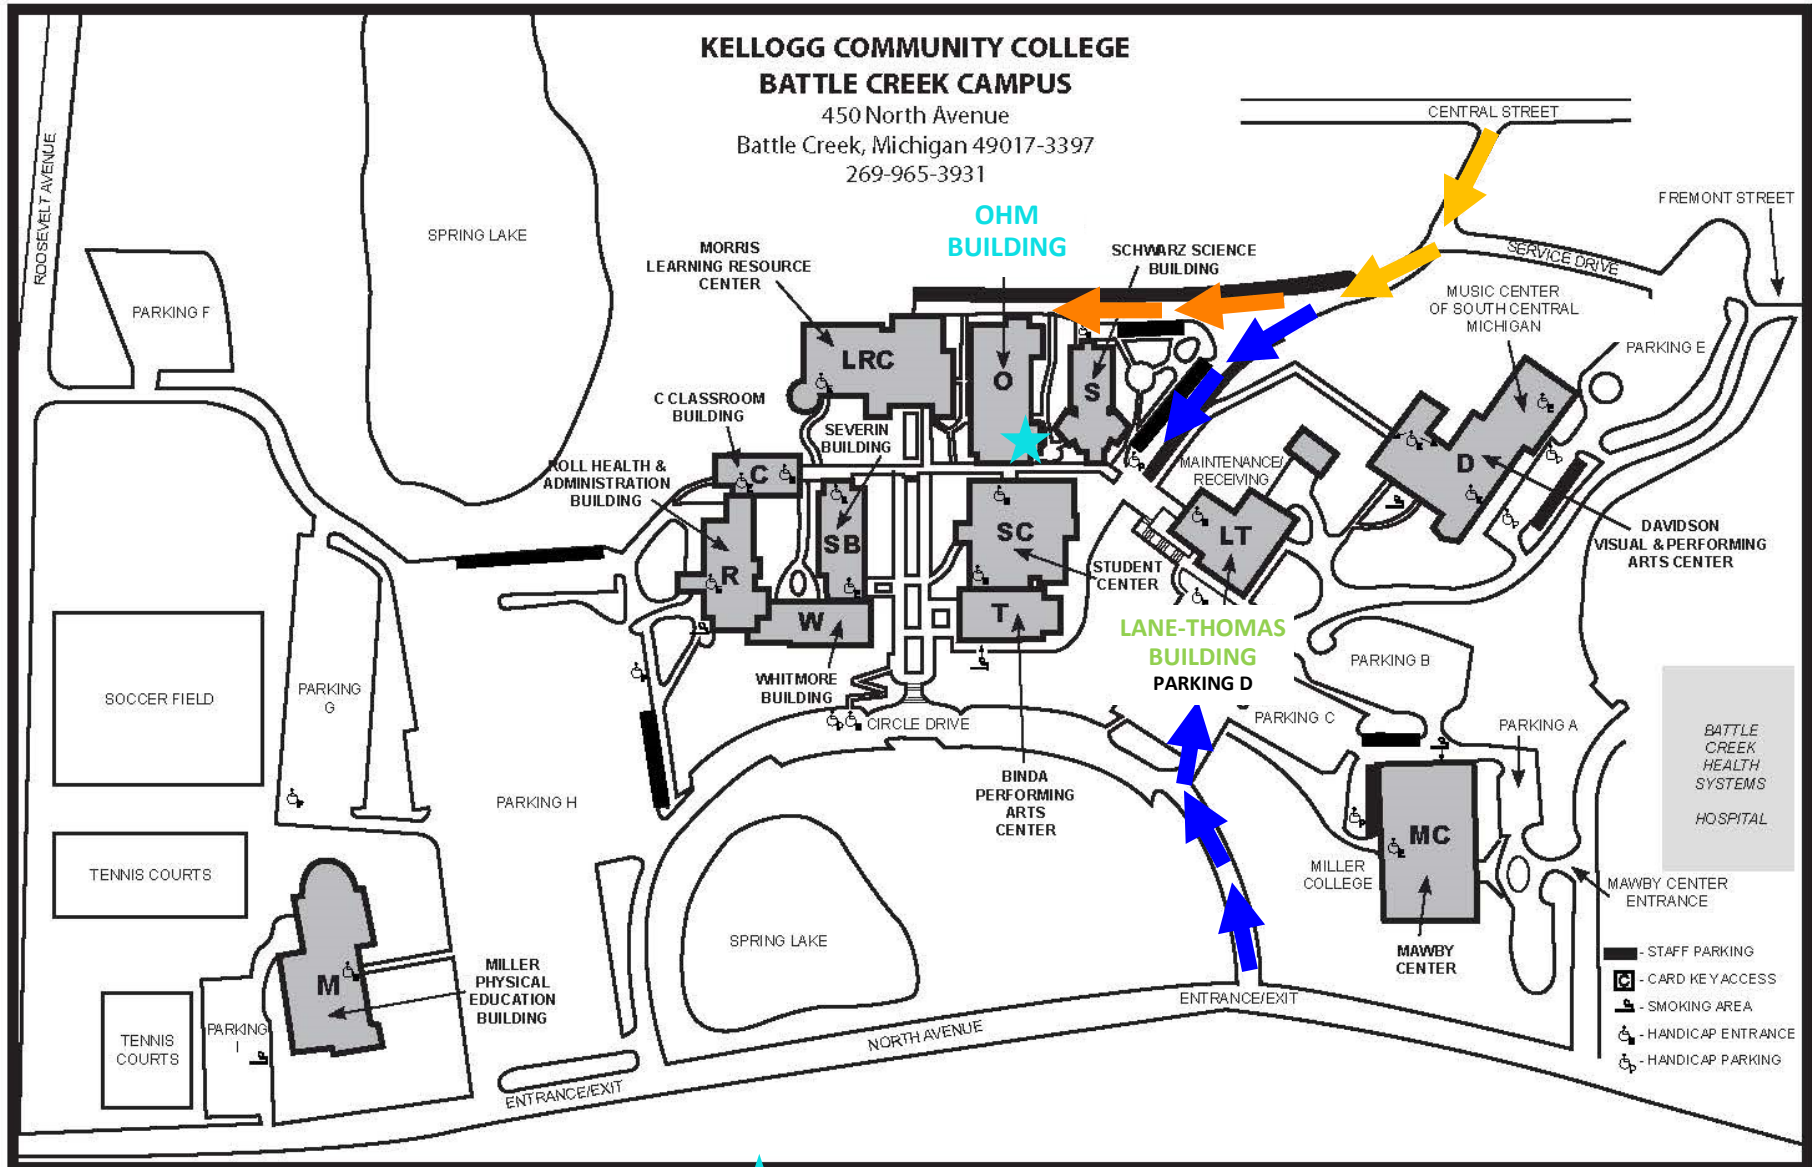

We've Moved!

The Lifelong Learning office and classes have moved to the Lane-Thomas Building on KCC's Main Campus.

The Lifelong Learning Office will be in the Lane-Thomas Building, Room 305.

Daytime Classes will be held in Lane-Thomas, Room 304, unless otherwise noted in the class description.

Lifelong Learning fitness classes will be held in the Ohm Building, Room 109.

Computer classes will also be held in the Ohm Building. The classroom number will be noted in the course description.

Parking for the Lane-Thomas Building is noted by the blue arrows, and can be found in the staff lot off of Central Street or in Parking Lot D in front of the LT Building.

Parking for the Ohm Building is noted by the orange arrows, and can be found in the staff lot off of Central Street.

 Classroom Ohm 109